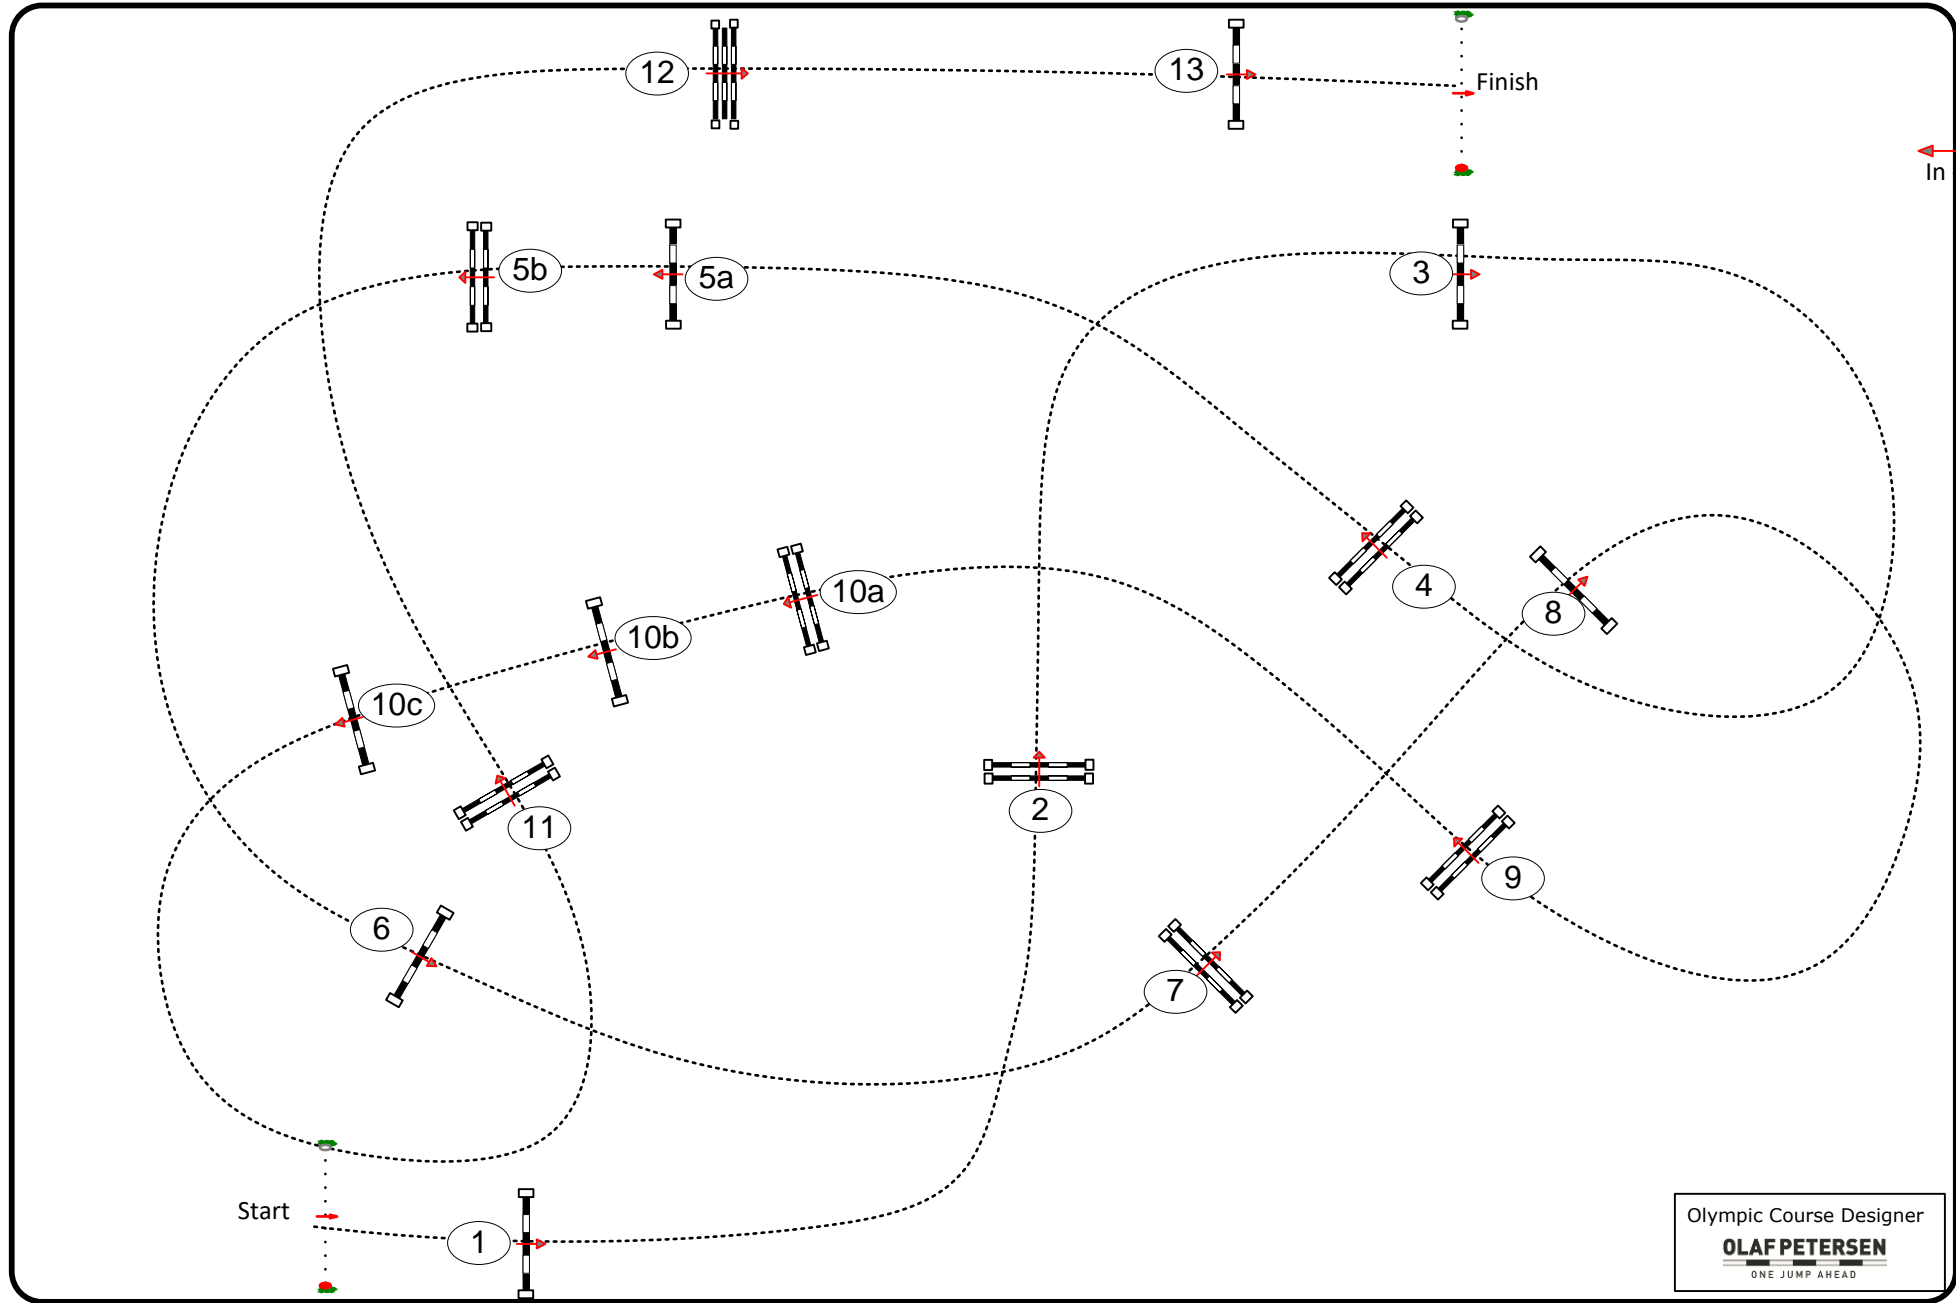

浪琴表国际马联 (FEI) 场地障碍世界杯 – 中国联赛
LONGINES FEI JUMPING WORLD CUP™ – CHINA LEAGUE

Class No.: 12 World Cup China League

Comp. with one jump-off

Table: A	Speed: 350 m/min	1st Jump-off: 1-2-3-9-10a,b-11-12-13
National RG:	Length: 530 m	Length: 360 m
FEI RG / Art. 238.2.2	Time allowed: 91 sec	Time allowed: 62 sec
Height: 1,50 m	Time limit: 182 sec	Time limit: 124 sec

3

Olympic Course Designer
OLAF PETERSEN
ONE JUMP AHEAD