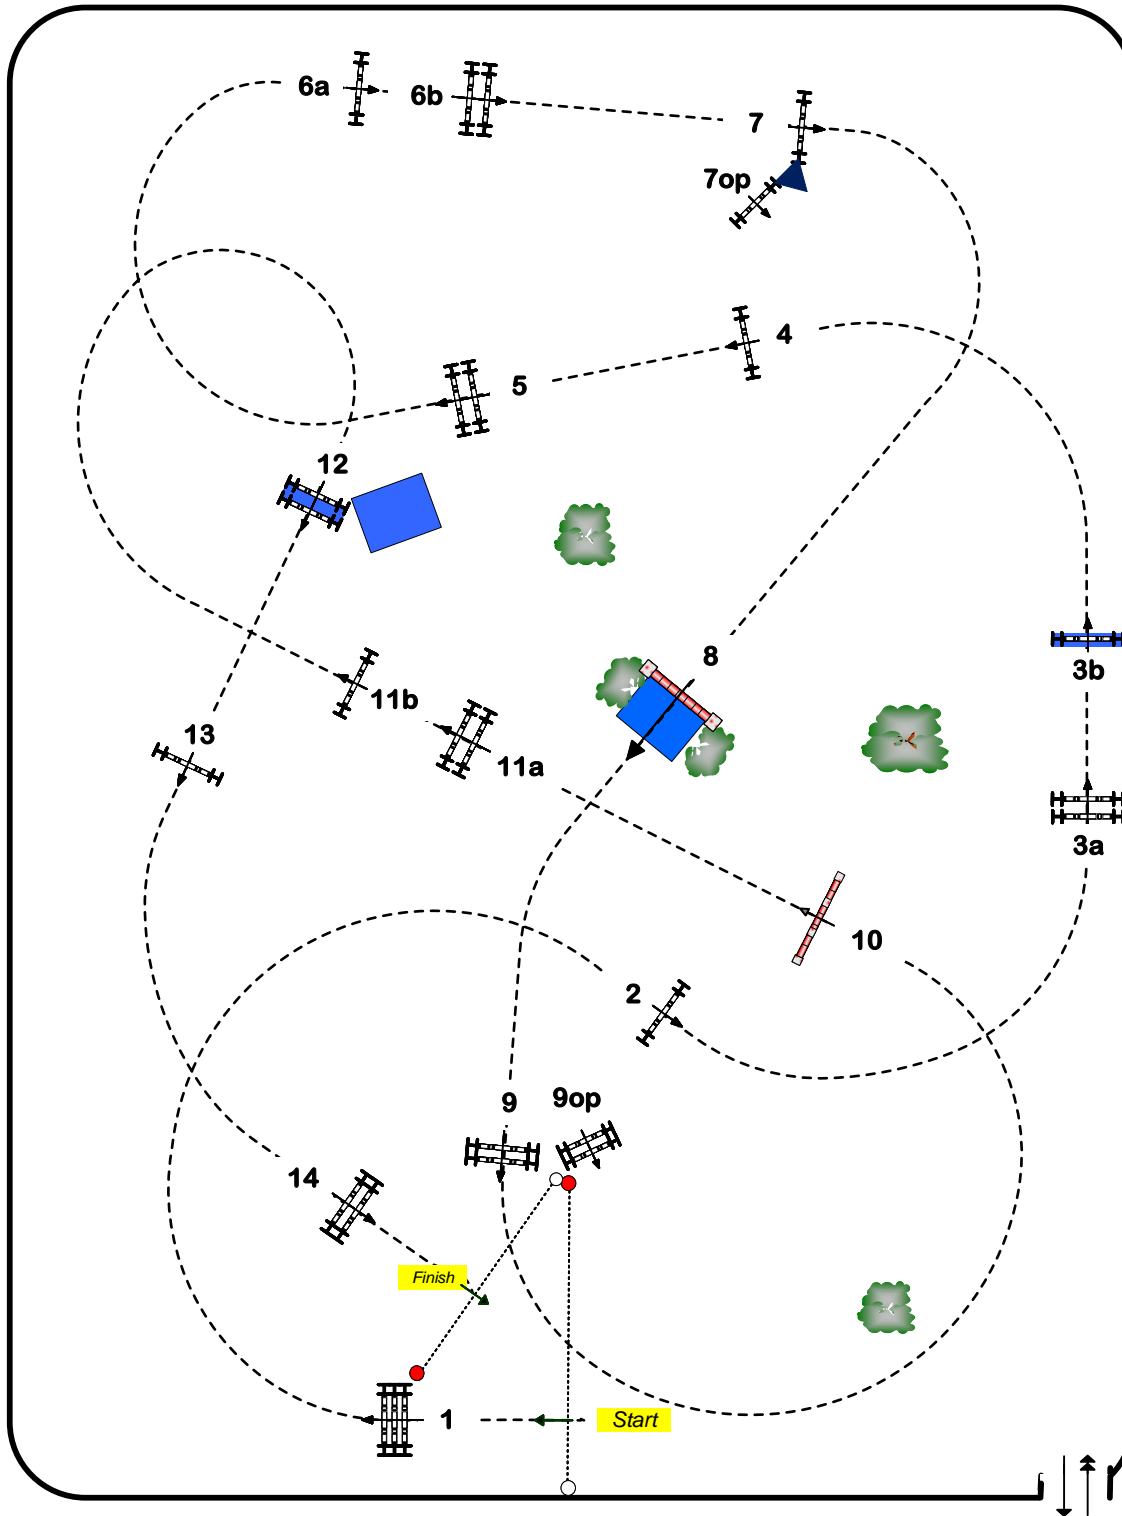

Class No.: 1 FIRST COMPETITION (Teams and Individuals) Competition against the clock- Table C

Wednesday 19 September 2018

Start: 0:00

Table: C
FEI RG / Art. 309
Height: 1,55 m

Time limit: 120 sec
Obstacles: 1-14

jury WEG D6 1st Competition

COURSE DESIGNER: ALAN WADE (IRL)