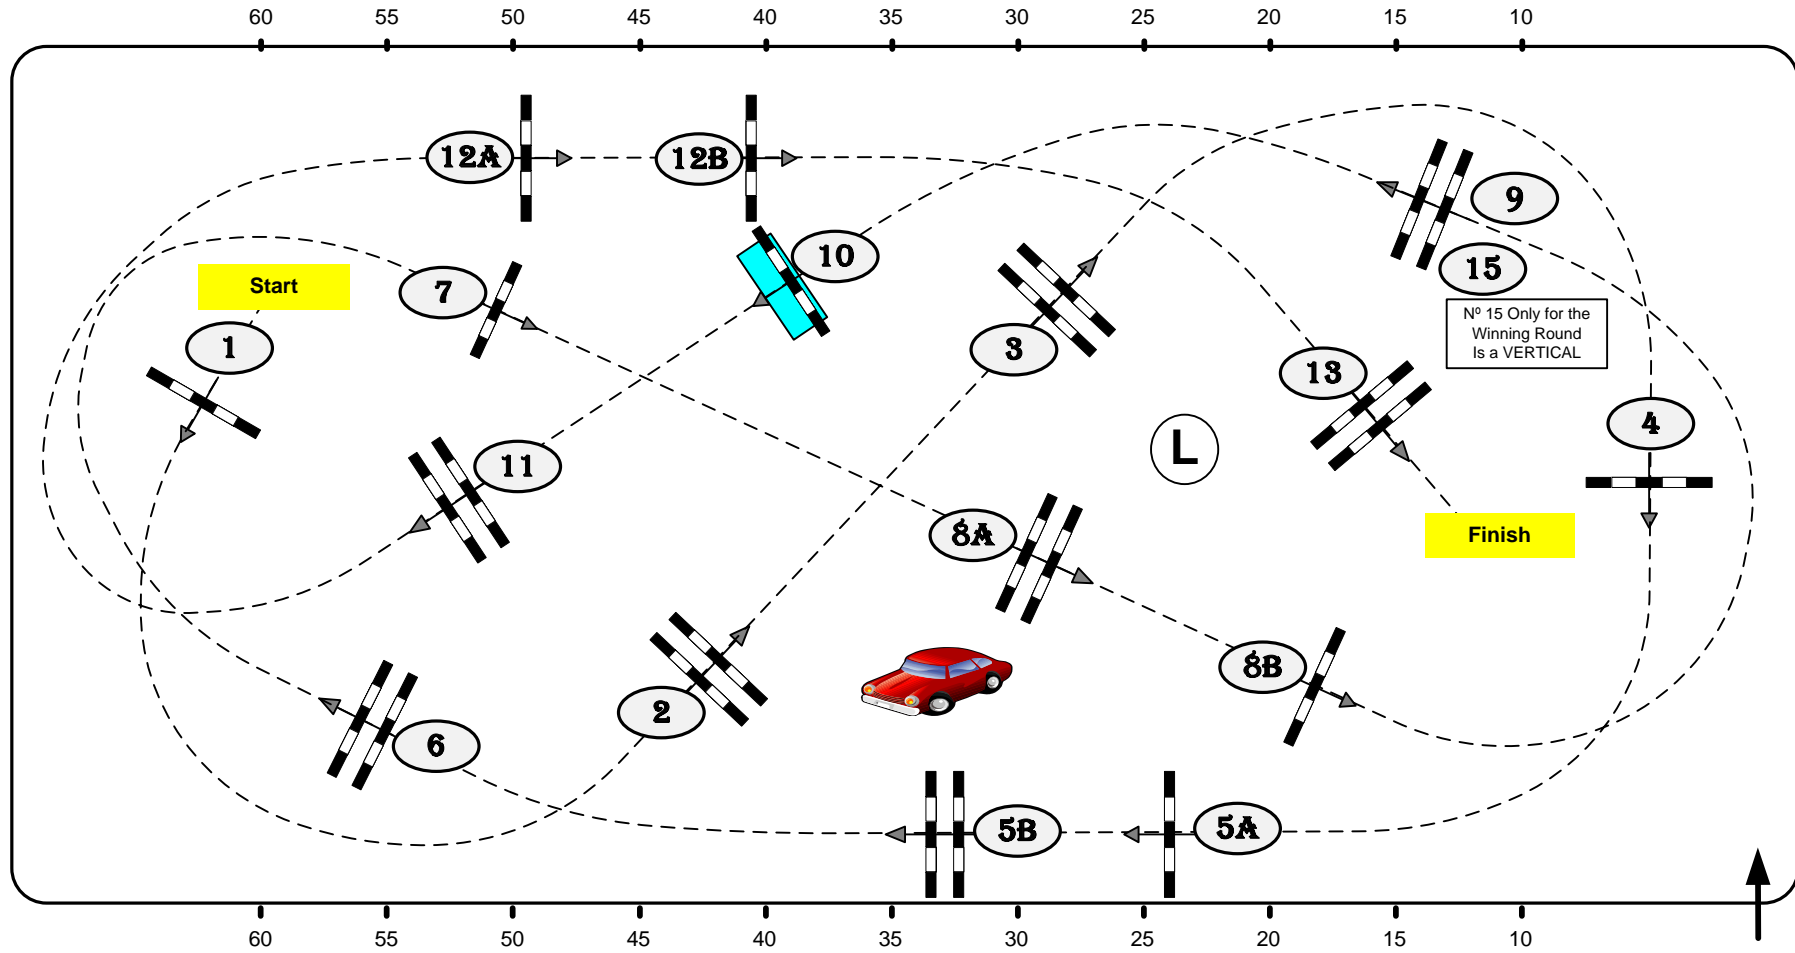

CSI5* W – CSI2* - MADRID HORSE WEEK - 2018

Table: A
National RG:
FEI RG / Art. 276.2
Height: 1.5 m

Speed: 350 m/min
Length: 380 m
Time allowed: 66 sec
Time limit: 132 sec

Obstacles: 13
Efforts: 16
Penalty sec:
Closed combination:

Winning Round: **1,3,5ab,8a,15,11 & 12b**
Length: 290 m
Time allowed: 50 sec
Time limit: 100 sec

Class No.: 9

TROFEO ESTRELLA DAMM

Winning Round

sábado, 24 de noviembre de 2018

TROFEO ESTRELLA DAMM

CD: JAVIER TRENOR (Chape) & TEAM
chatrenor@hotmail.com