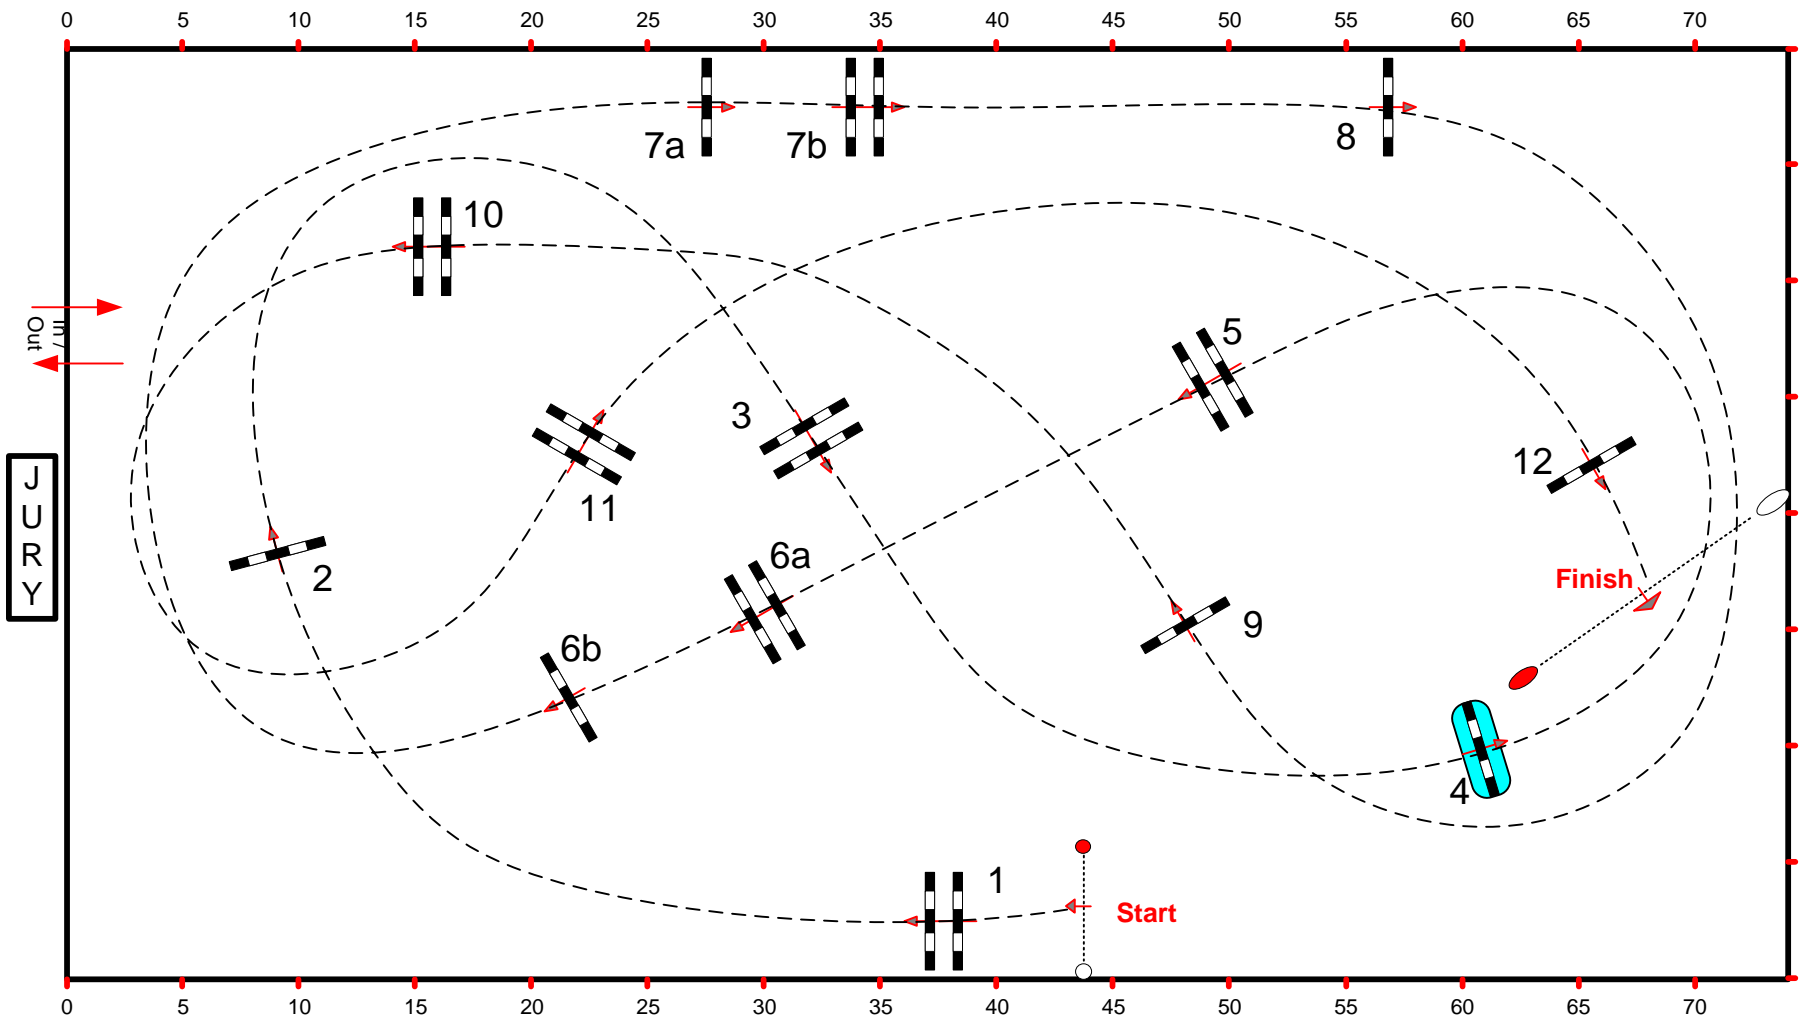

Presented by KASK

Class No.: 2 CSI 5*W

Competition against the clock

Friday 26 October 2018

Start: 15.30

Table: A
National RG:
FEI RG / Art. 238.2.1
Height: 1,50 m

Speed: 350 m/min

Length: 430 m
Time allowed: 74 sec
Time limit: 148 sec